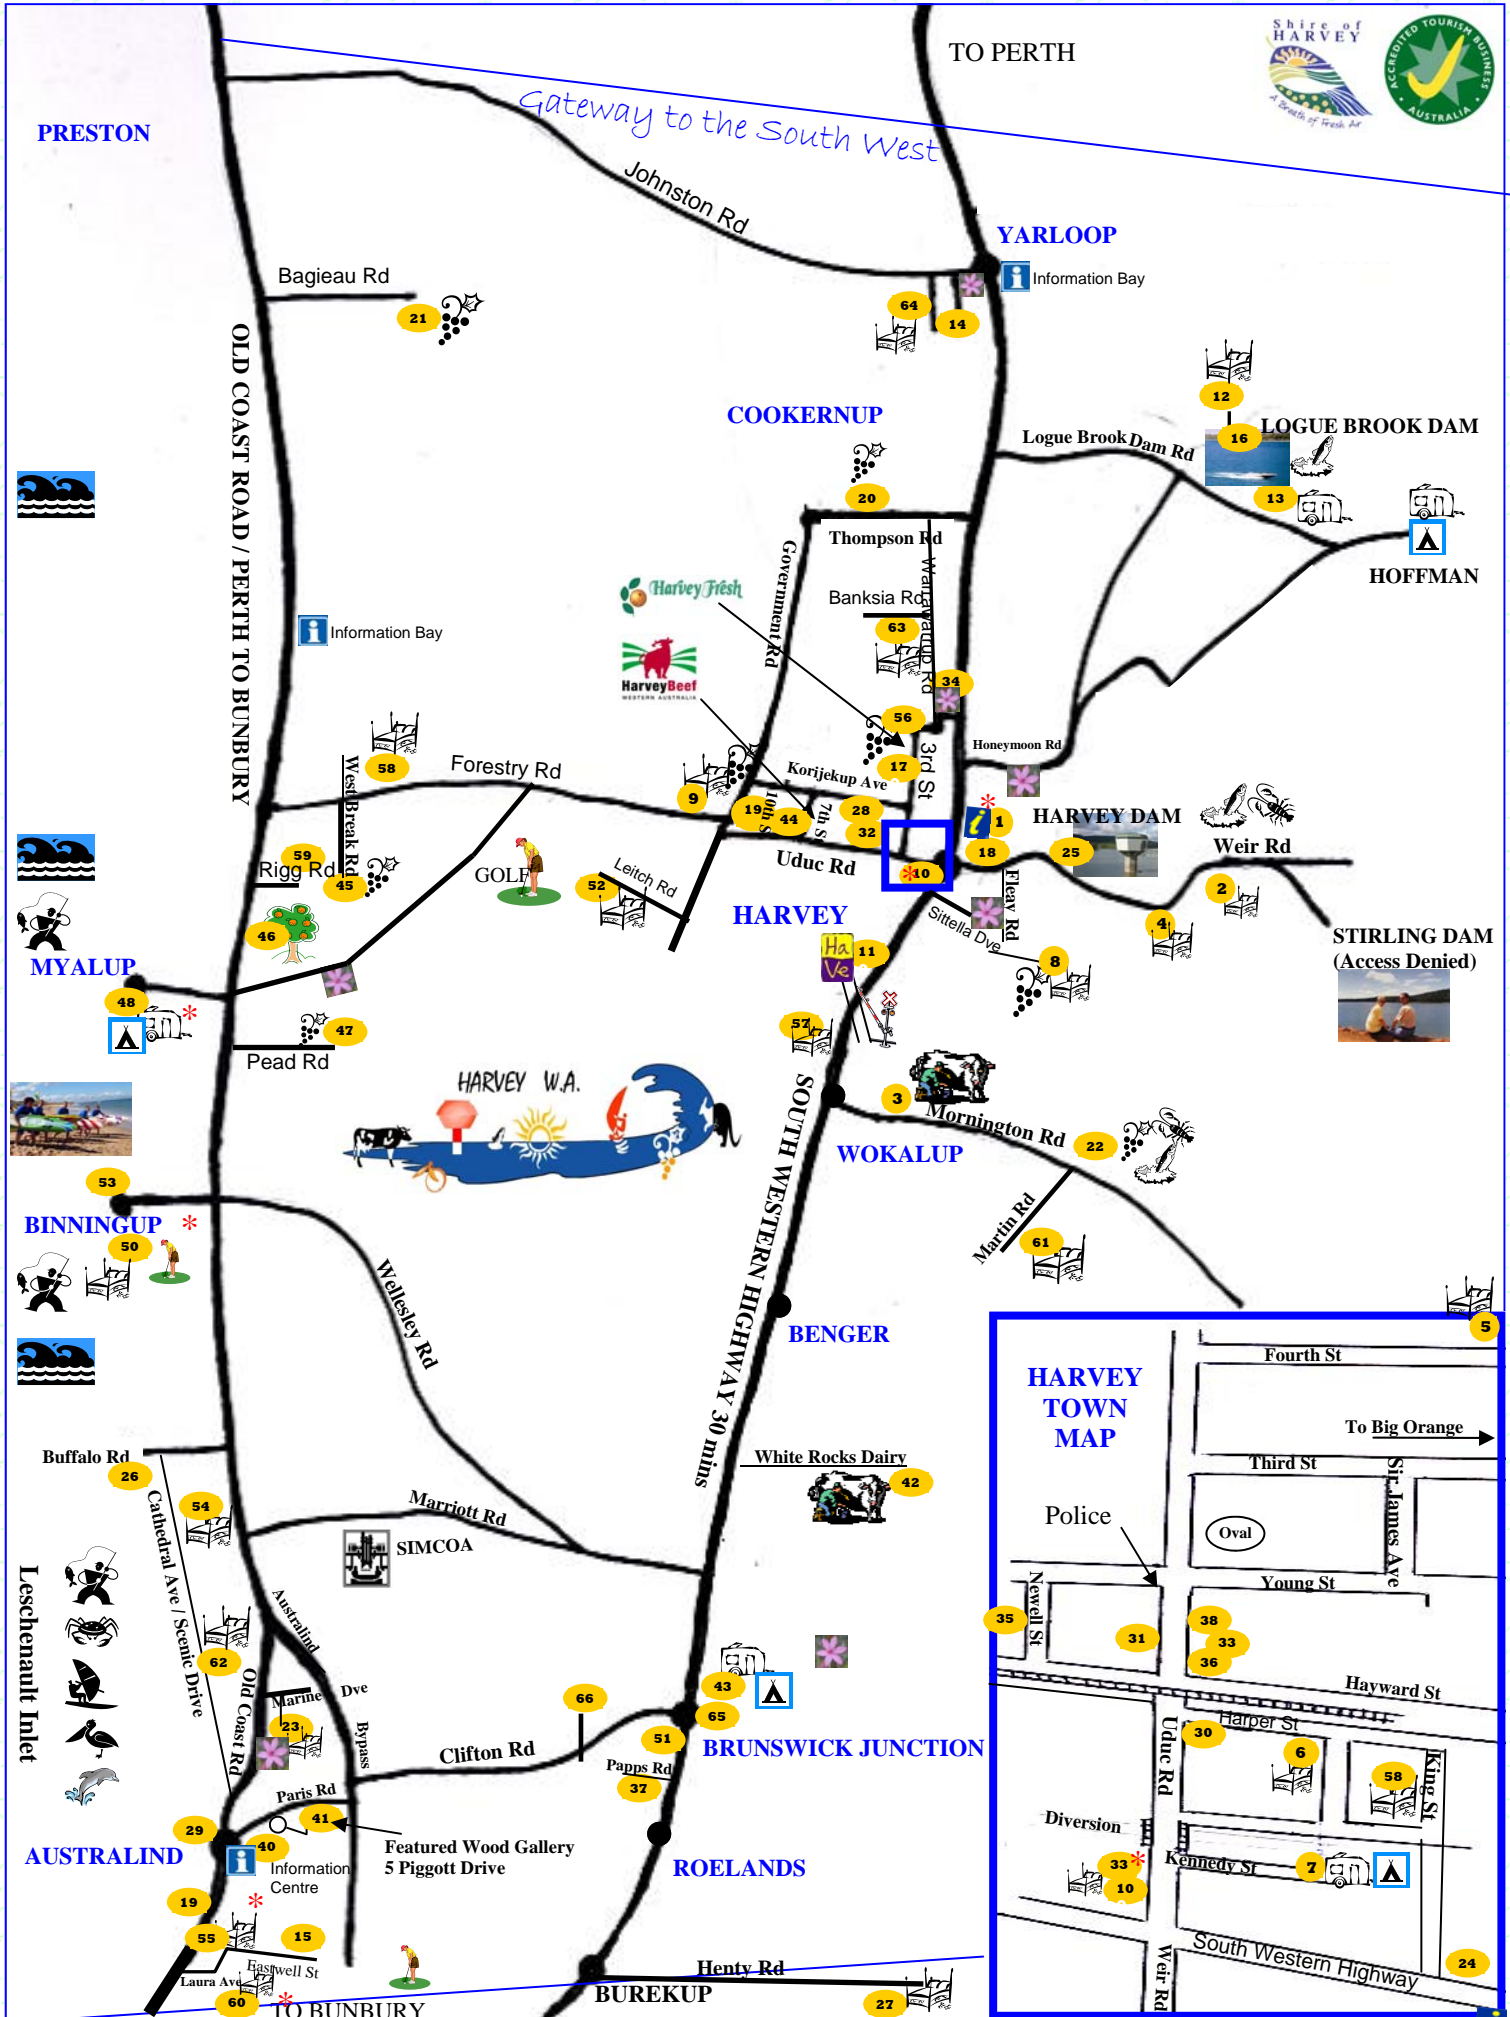

# Welcome to the Harvey Shire

With Compliments: The Harvey Visitor Centre 9729 1122